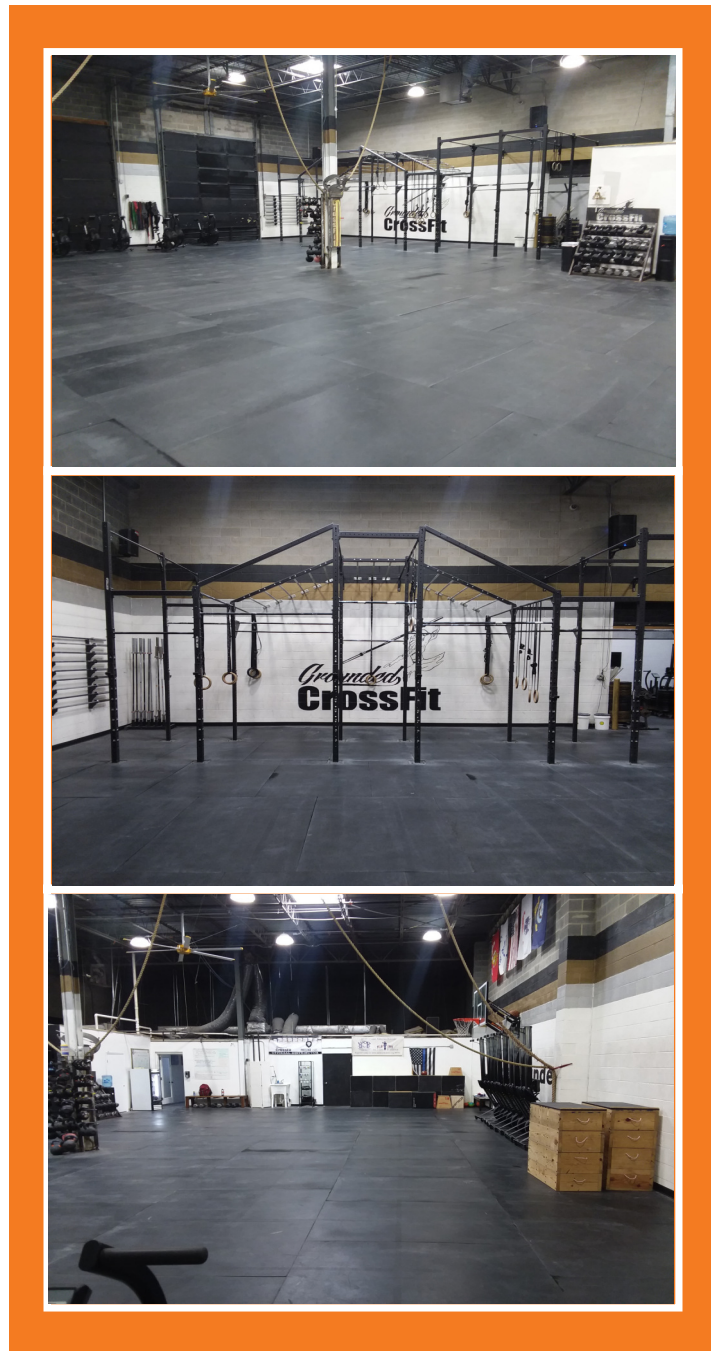

The Results

In an industry where every movement counts visual comfort is key for the safety and productivity of athletes. The results of this project speak to the quality of light produced by our recreation series high bays. Also, Grounded CrossFit noticed the significant impact on the light levels and uniformity after project completion.

The new system achieved an average of 35 foot candles and an energy reduction of 50 percent! The initial bench marked lighting levels were approximately 40% less, and the upgrade virtually eliminates lighting maintenance costs over the next 7 years.

Mledtech approaches each project as a unique opportunity to exceed the customers', the players' and the observers' expectations in terms of improved lighting delivered, improved visual comfort and operational savings. Our process steps help streamline this effort. We will meet directly with financial decision makers to go over final proposal in detail. Mledtech will work with the customer's contractor to provide them with detailed computer aiming points which can be set while on the ground.

mledtech

LED Sports Lighting

Paddle Tennis
Courts

Recreational
Facilities

Ice Rinks

Football
Stadiums

Trap and
Skeet

www.mledtech.com