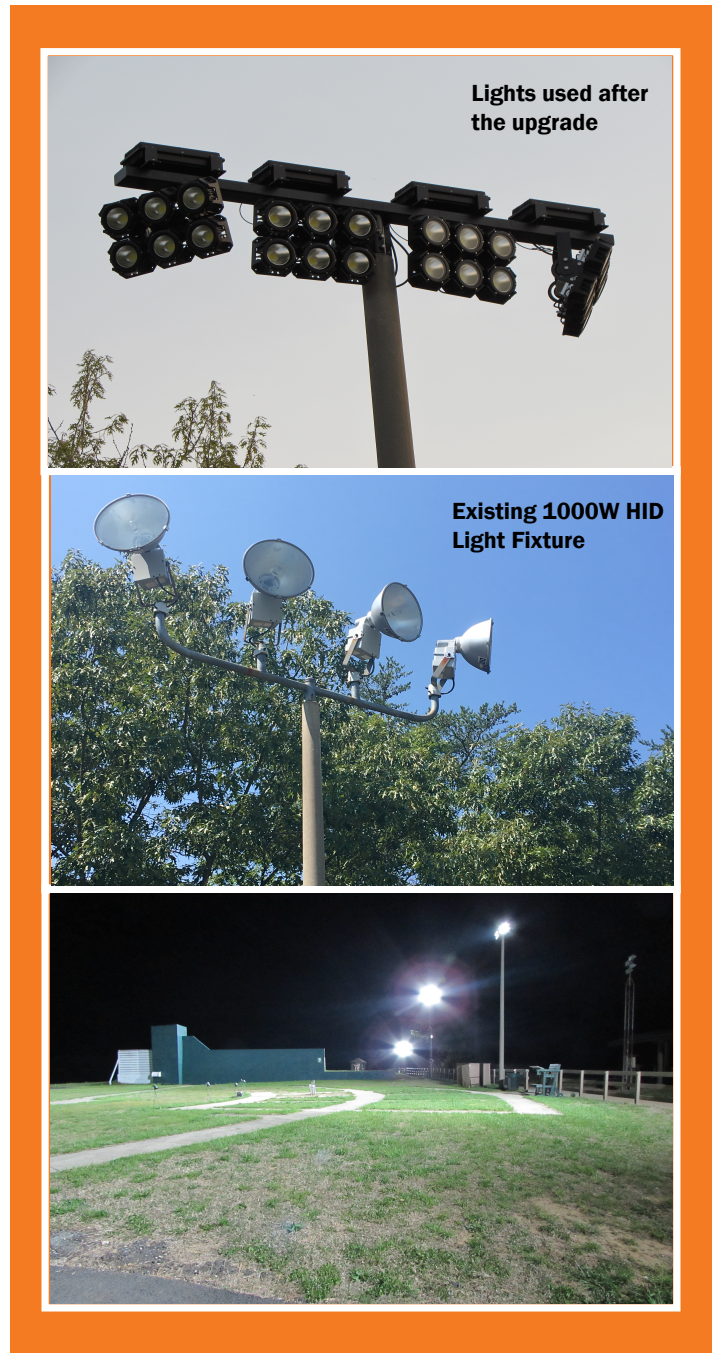

The Results

After the installation the facility manager said "Wow! What an amazing improvement!".

Where every shot counts, uniform, no-glare light with high vertical illuminance levels make all the difference. This design ensured crisper, clearer lighting levels inside the range, making it easier to see the targets. Each individual LED lights were positioned differently, giving a glare free, better lighting result at the skeet and trap center.

Mledtech Vision Smart FL6M-420WLED Performance Flood Light Fixture improved the trap and skeet club experience with the greatest visual comfort for members. The advantage is clear. Mledtech products produce the highest quality lighting in the industry backed by a ten year warranty.

Mledtech approaches each project as a unique opportunity to exceed the customers', the players' and the observers' expectations in terms of improved lighting delivered, improved visual comfort and operational savings. Our process steps help streamline this effort. We will meet directly with financial decision makers to go over final proposal in detail. Mledtech will work with the customer's contractor to provide them with detailed computer aiming points which can be set while on the ground.

mledtech

LED Sports Lighting

Tennis Courts

Recreational Facilities

Ice Rinks

Football Stadiums

Trap and Skeet

www.mledtech.com