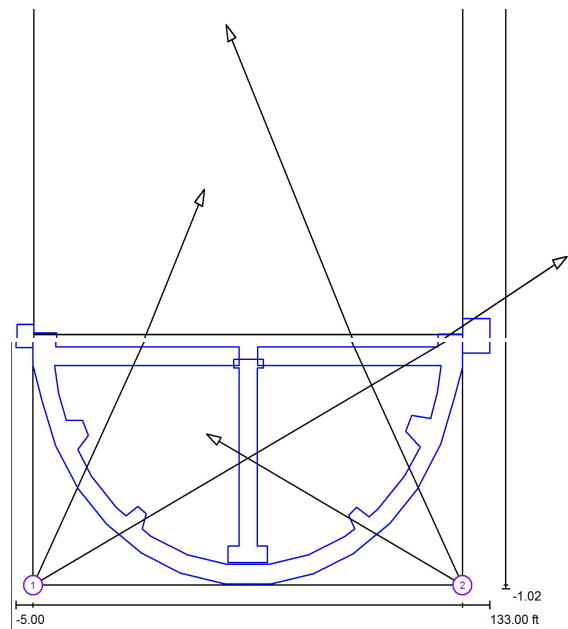

The Solution

Each Mledtech Vision Smart FL6M-420W Smart LED Performance Flood Lights fixtures were mounted on a custom made bracket designed to work with the existing poles. An engineered photometric design was performed and provided exact aiming points for each fixture. Our LED lighting solutions deliver uniform light in the air and on the field much more efficiently than metal halide and significantly reduce unwanted light spill and sky glow.